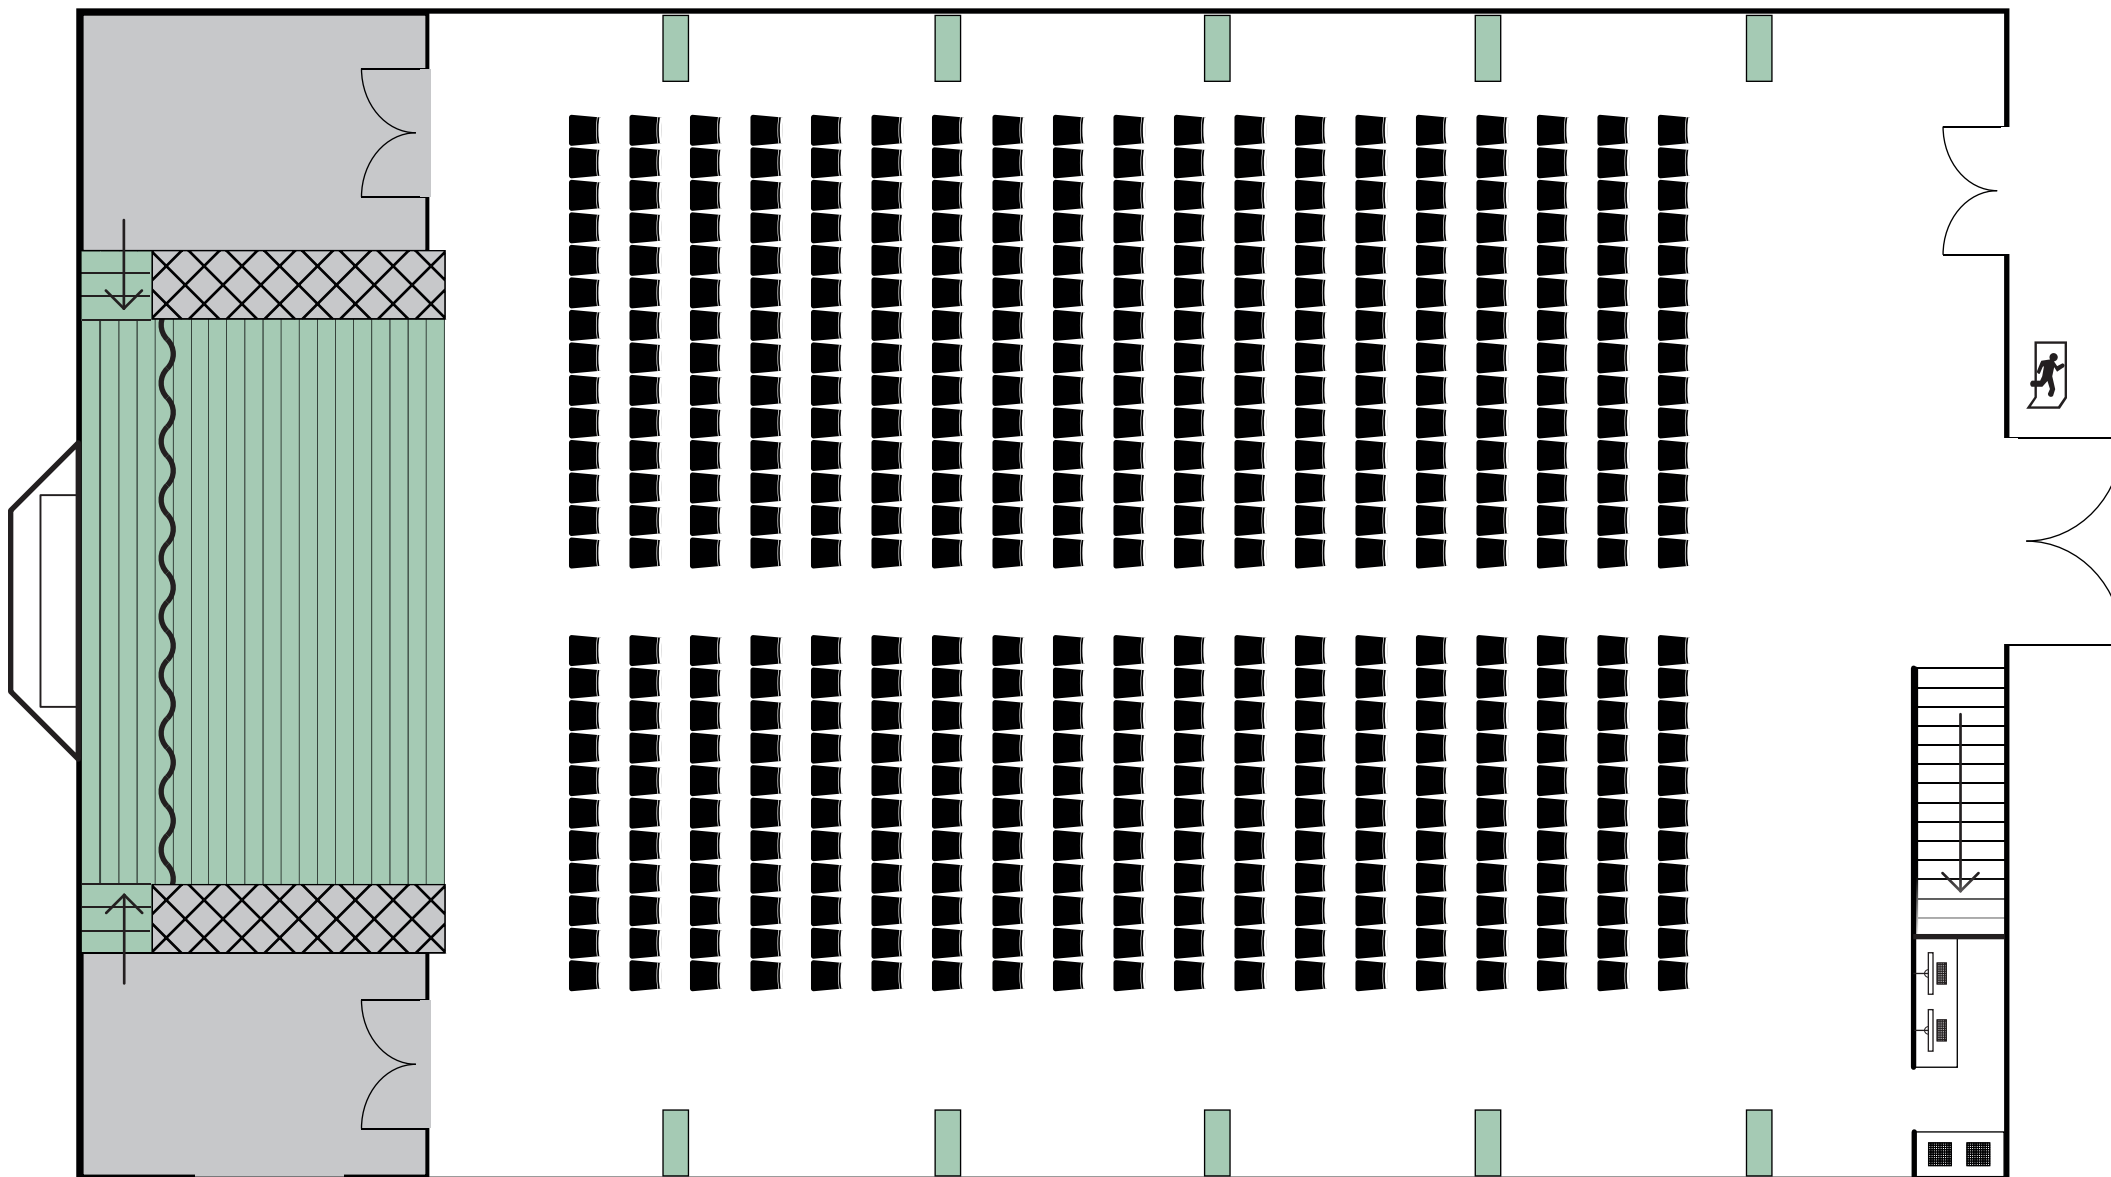

CONFERENCE THEATRE

CONFERENCE THEATRE GROUND FLOOR MAX CAPACITY 475 PERSONS

SCALE: 1/100 (1cm = 1m)

GROUND FLOOR : 475 PERSONS (ROOM : 19 x 25 chairs / STAGE : 0)
TOTAL FIRST FLOOR : 120 PERSONS
GRAND TOTAL : 595 PERSONS